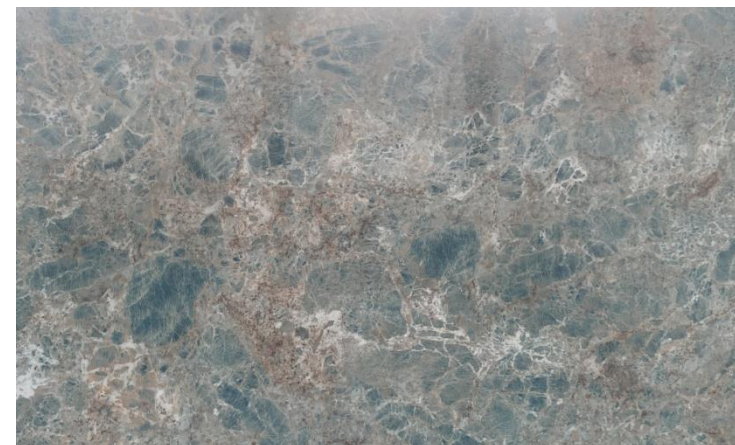

AMAZON GREEN
SIZE: 1600 x 3200 MM
THICKNESS: 12 MM
SURFACE: POLISH

A