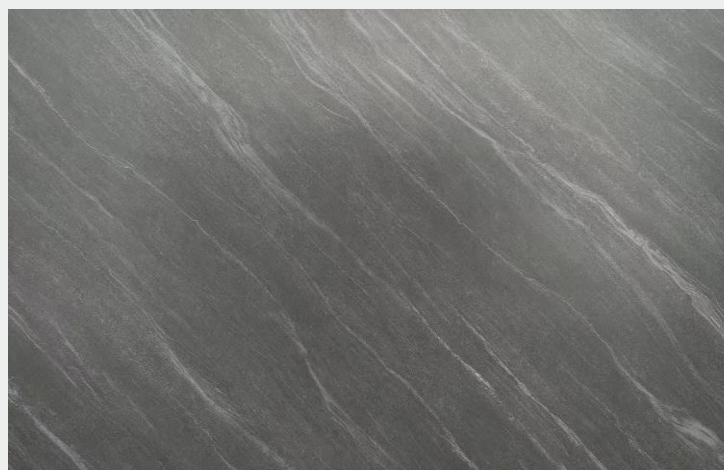

AUSTRALIAN LIGHT GREY

SIZE: 1600 x 3200 MM

THICKNESS: 12 MM

SURFACE: MATT