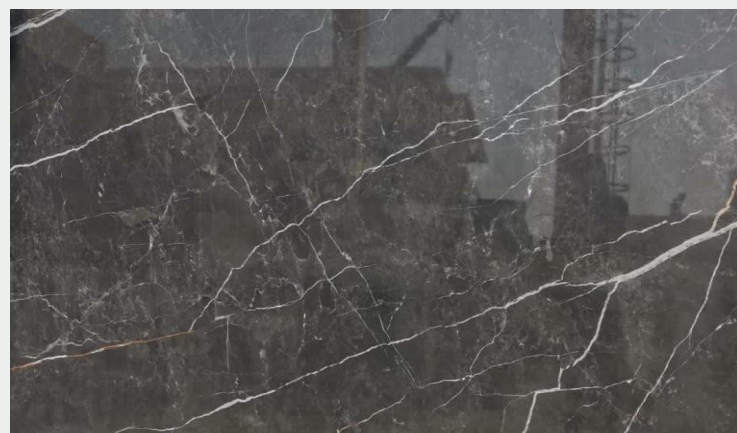

A

ARISTON WHITE

SIZE: 1600 x 3200 x 15 MM
SURFACE: MATT

SIZE: 1600 x 3200 x 15 MM
SURFACE: POLISH

1 2 3

VOLCANO

SIZE: 1600 x 3200 MM

THICKNESS: 12 MM